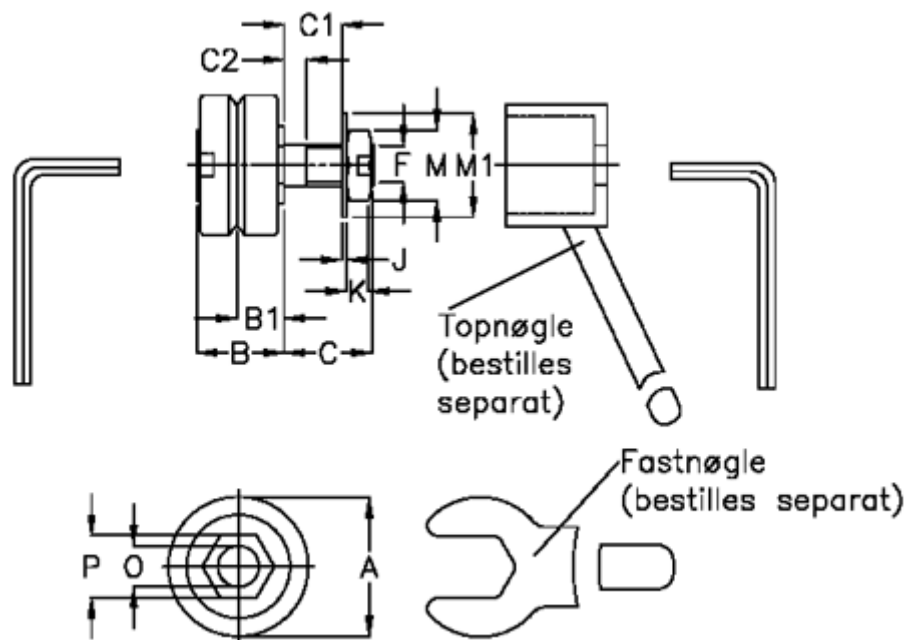

Article number: 0591320334

Description: Hepco SL2 stainless bearing SS LJ 34C-NS

Measures

a = 34.0	K = 6
B = 21.3	M = 17
B1 = 11.50	M1 = 21
C = 22.0	O = 10
C1 = 14	P = 15.2
C2 = 5.5	Weight kg/1000 = 120
F = M10 x 1,25	
J = 1.25	